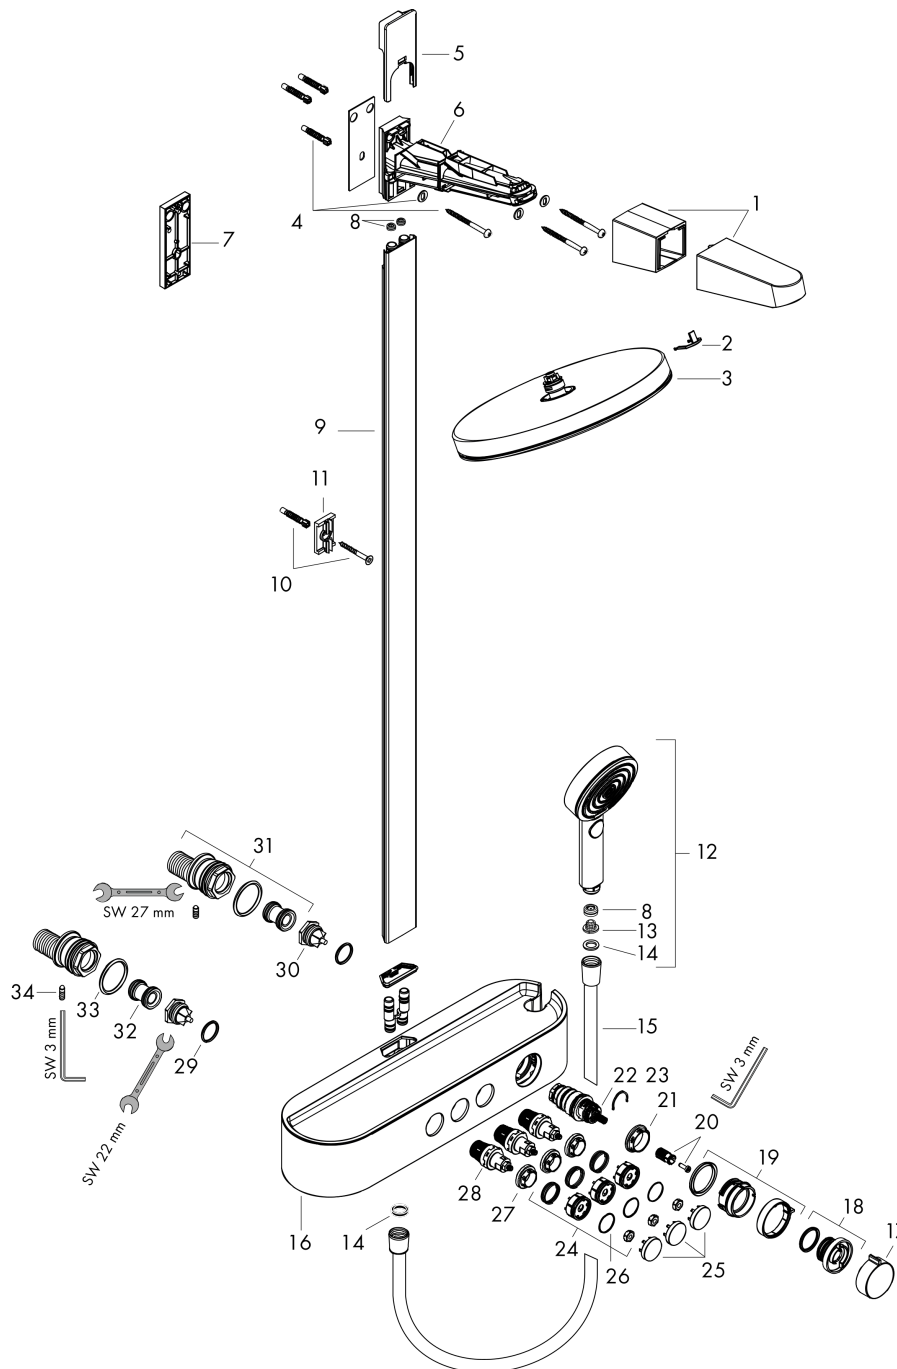

Pulsify S
Showerpipe 260 2jet EcoSmart with ShowerTablet Select 400
Finish: **Brushed Bronze** Article Number: **24241140**

Exploded Drawing

Year of production: >01/23

Pulsify S
Showerpipe 260 2jet EcoSmart with ShowerTablet Select 400
Finish: **Brushed Bronze** Article Number: **24241140**

Spare part list

Year of production: >01/23

Pos.	Description	Article Number	PC	PU
1	cover	94519140	58	1
2	cramp	94521000	1	1
3	head shower	94520000	19	1
4	mounting set	98716000	5	1
5	cover	94518000	4	1
6	shower arm cpl.	87566000	12	1
7	tile-matching-disk 7 mm	94517000	11	1
8	flow limiter (9 l/min)	95659000	3	1
9	pipe with cover (935 mm)	94515000	19	1
10	mounting set	40916000	2	1
11	support element	94516000	3	1
12	handshower	24111000	98	1
13	filter	92672000	2	1
14	seal	98058000	1	1
15	shower hose Isiflex'B 1,60 m	28276140	98	1
16	Thermostat	87856140	72	1
17	handle	94403000	9	1
18	safety set	94404000	9	1
19	handle	94405000	7	1
20	handle fixing set	92136000	6	1
21	nut	98913000	6	1
22	thermostat cartridge	98282000	14	1
23	cartridge for exchanged connections	92373000	18	1
24	spring with sleeve	92340000	4	1
25	set of symbols	98367000	10	1
26	O-ring 20x1	98140000	1	1
27	nut	98368000	4	1
28	shut off unit	95758000	14	1
29	O-ring 17x2	98199000	1	1
30	non return valve (pressure-resistant up to 2 MPa)	95773000	8	1
31	set of S-unions	95772000	13	1
32	noise reduction	96429000	2	1
33	O-ring 29x3	98371000	2	1
34	hollow set screw M6x16 including o-ring 29x3	98372000	3	1