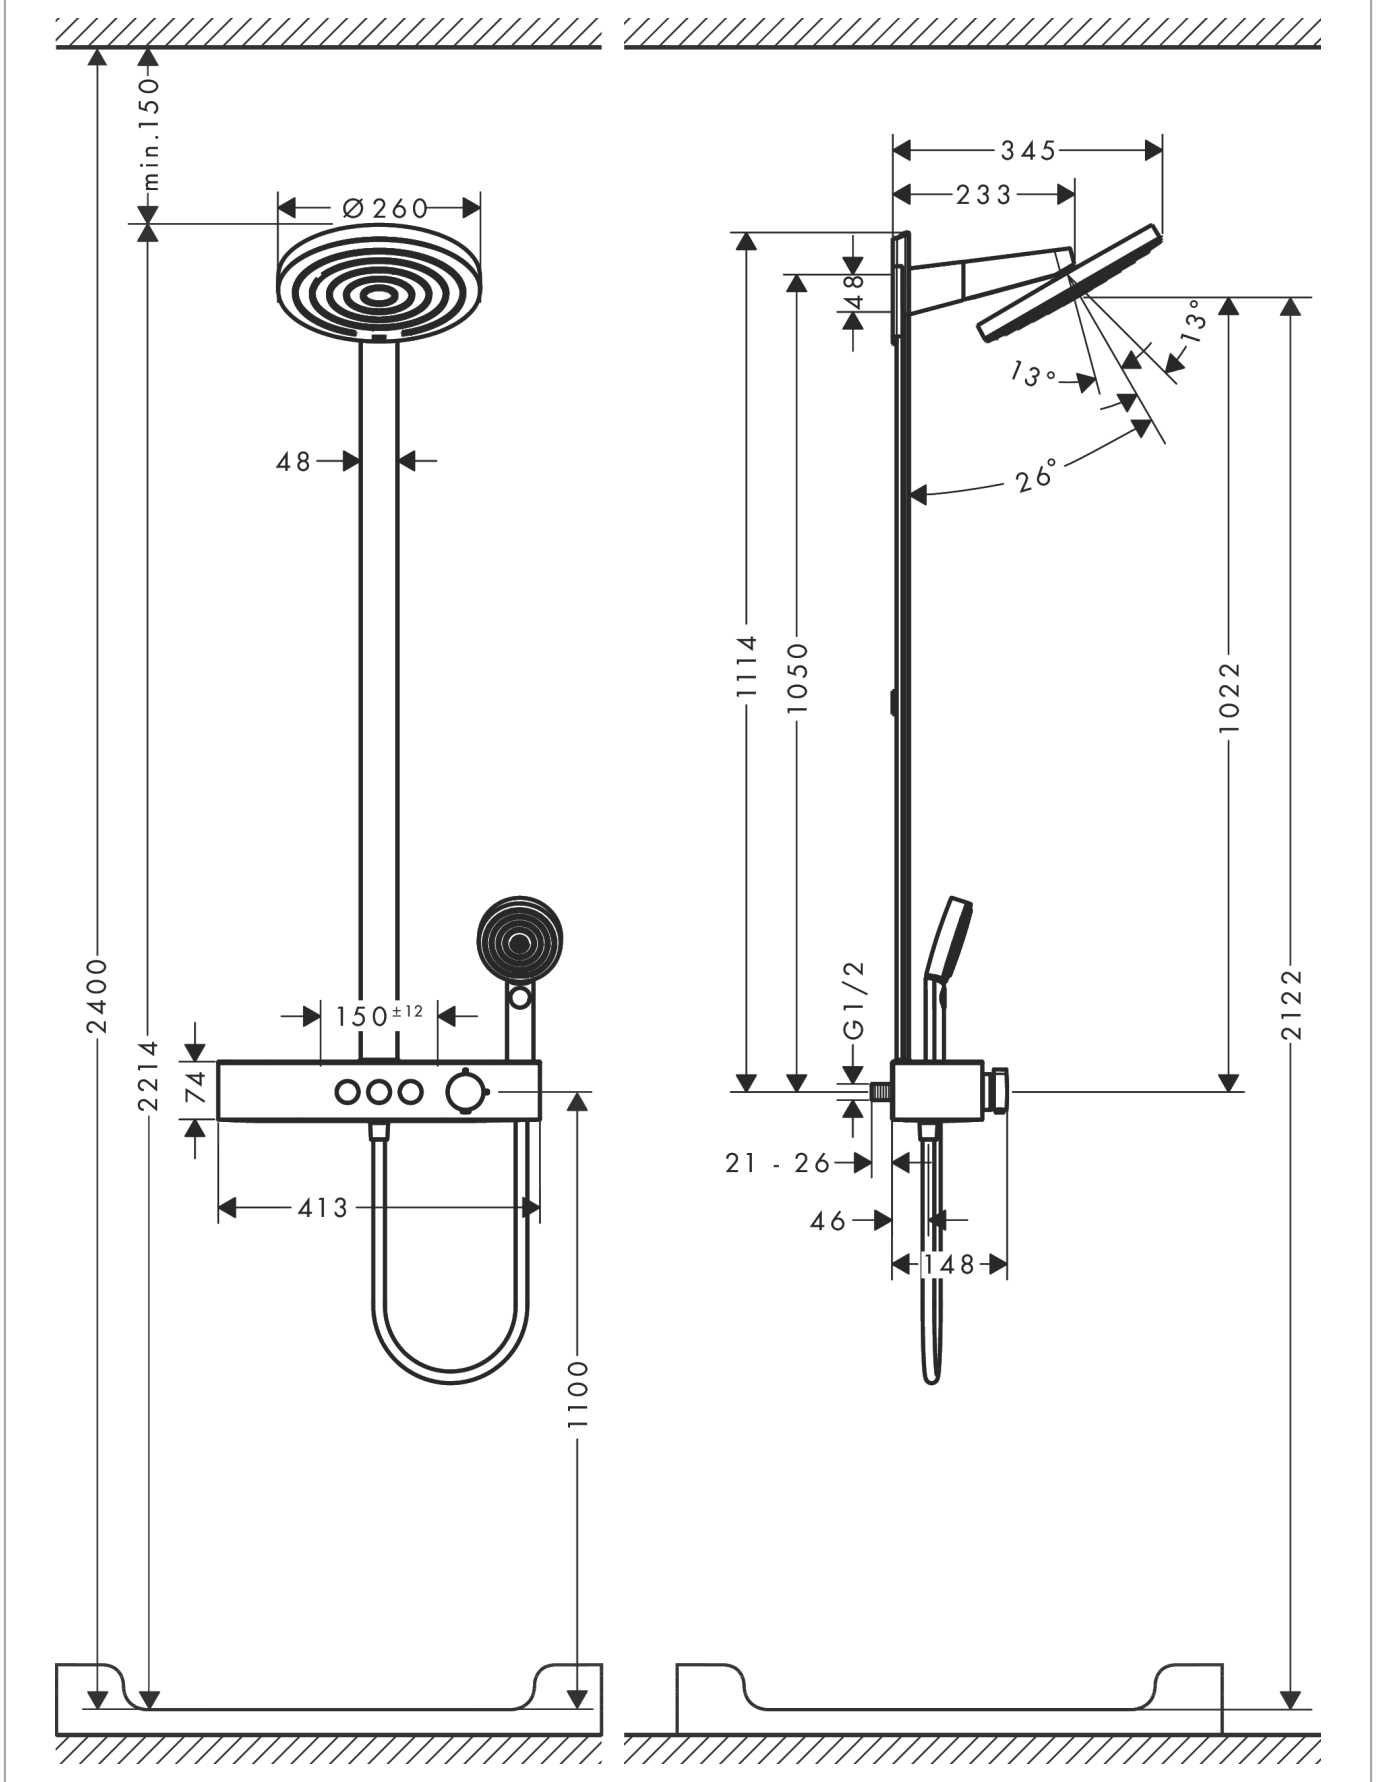

Pulsify S
Showerpipe 260 2jet EcoSmart with ShowerTablet Select 400
Finish: **Brushed Bronze** Article Number: **24241140**

Installation examples